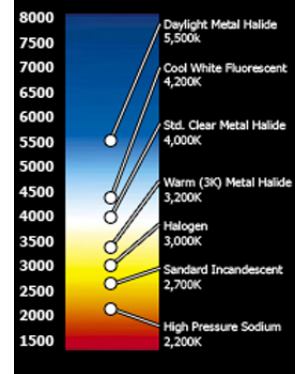

SKU#	184602-001
Product Name	G4 HP 17W 3000K Flood LED Dimmable BR40
Description	G4 HP 17W 3000K Flood LED Dimmable BR40
Estimated Energy Cost (\$/yr)**	\$2.05
Watts (W)	17
Light Output (Lumens)	1400
Efficacy (Lumens/Watt)	85
Color Accuracy (CRI)	80
Color Temperature (K)	3000
Lighting Angle/Type	Flood
Power Factor	0.9
Working Voltage	120VAC
LED Count/Type	25
Lens Reflector Style	Milky
Operating Temperature (F)	-4 to 122
Mount/Base Type	E26
Dimensions (inches)	6.2 H x 4.72 DIA
Weight (pounds)	0.8
Typically Replaces	75-100W Incandescents
Typical Life Expectancy (L70 Hours)	25,000
Approvals / Certifications	UL
Photometric Data Available?	No
IES File Available?	No

Features

Lightweight BR-shaped LED lamp with frosted plastic envelope for even light output; E26 base for direct replacement of incandescent floodlights; Triac dimmable; no UV; robust design and construction; longer life than incandescent & fluorescents; solid-state, instant on, high shock & vibration resistant; mercury-free, no UV or IR emissions, no noise, no flickering.